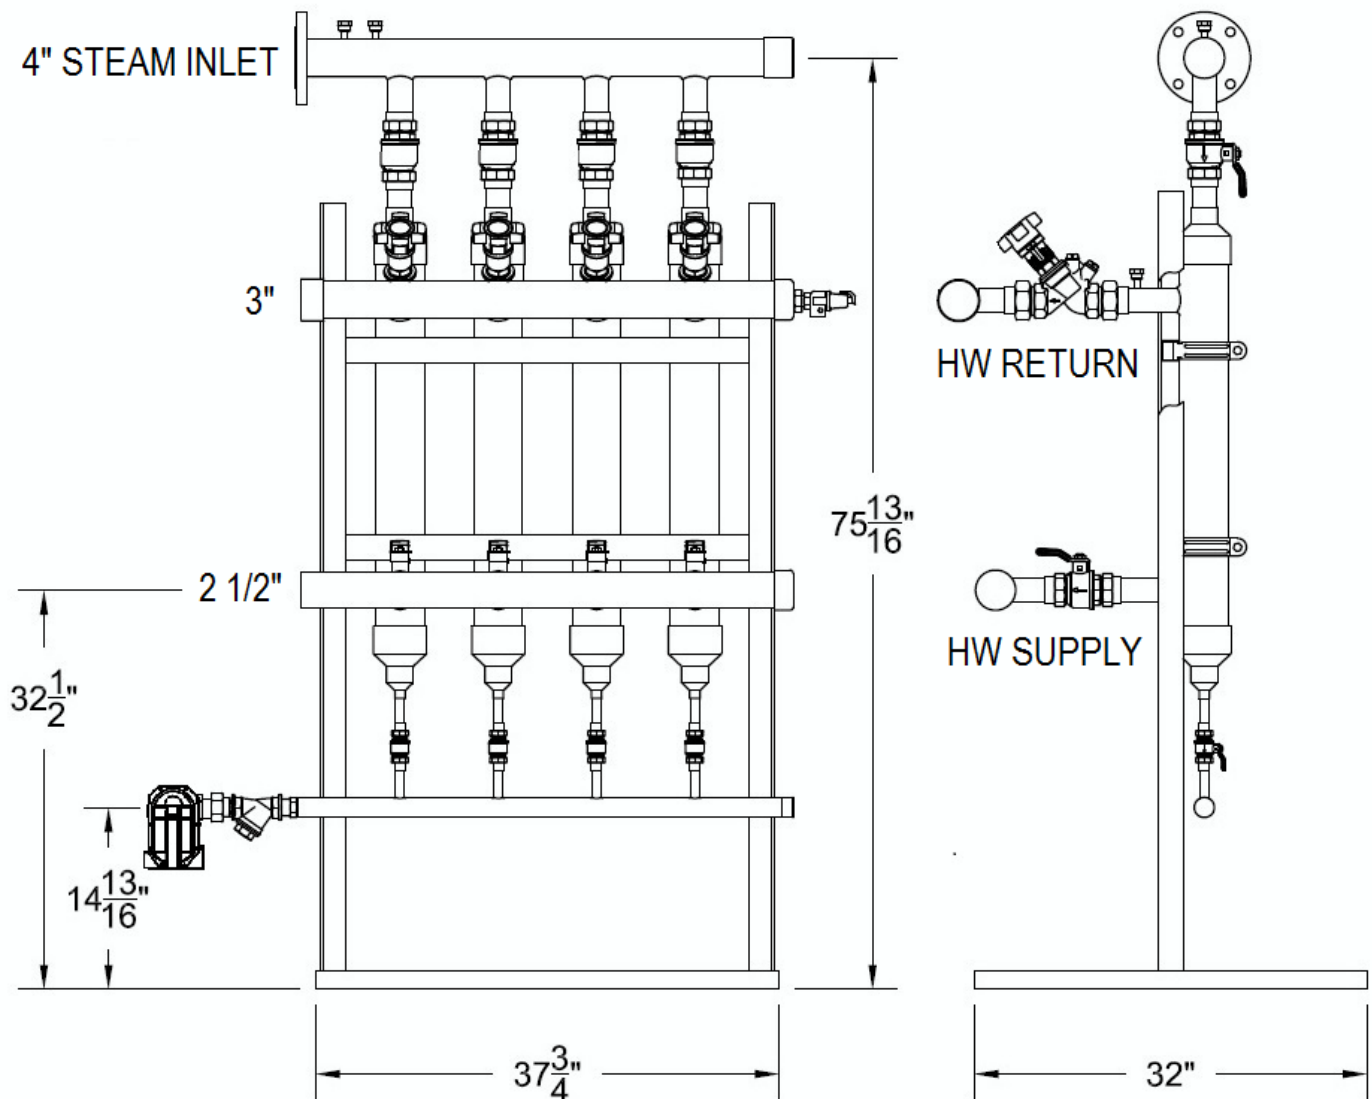

**ELGE TECHNOLOGIES L.L.C.**

**PACKAGED INSTANTANEOUS  
WATER HEATERS**

**ELGE MODEL MAC 4 MD-100-08  
STEAM TO HOT WATER 100 GPM SYSTEM**

**ELGE TECHNOLOGIES LLC 13 CENTRAL DRIVE GLEN HEAD NY 11545**

**516-945-9392**